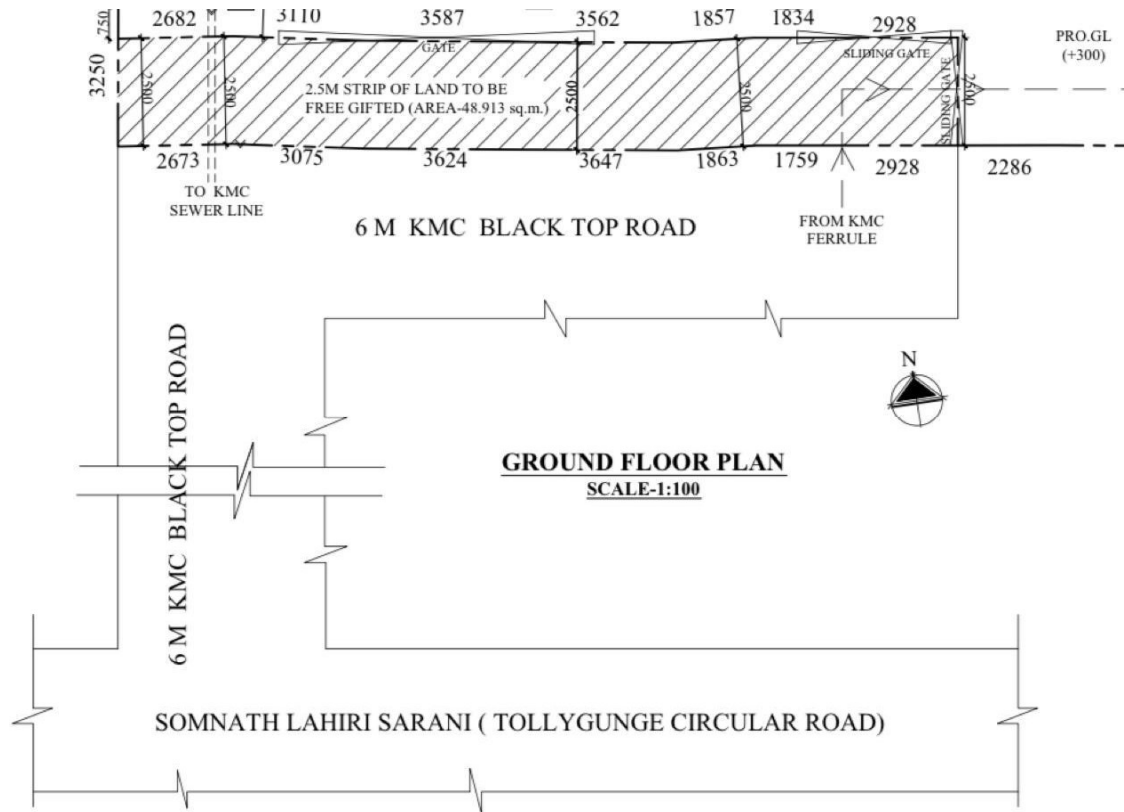

# PROJECT LOCATION MAP

Project “**Silverleaf Manor**” situated at Premises No. 35/6 Somnath Lahiri Sarani (previously known as Tollygunge Circular Road) Police Station & Post Office - New Alipore, Kolkata-700053.

LATITUDE	LONGITUDE
22.30.18	88.20.16
22.30.20	88.20.17